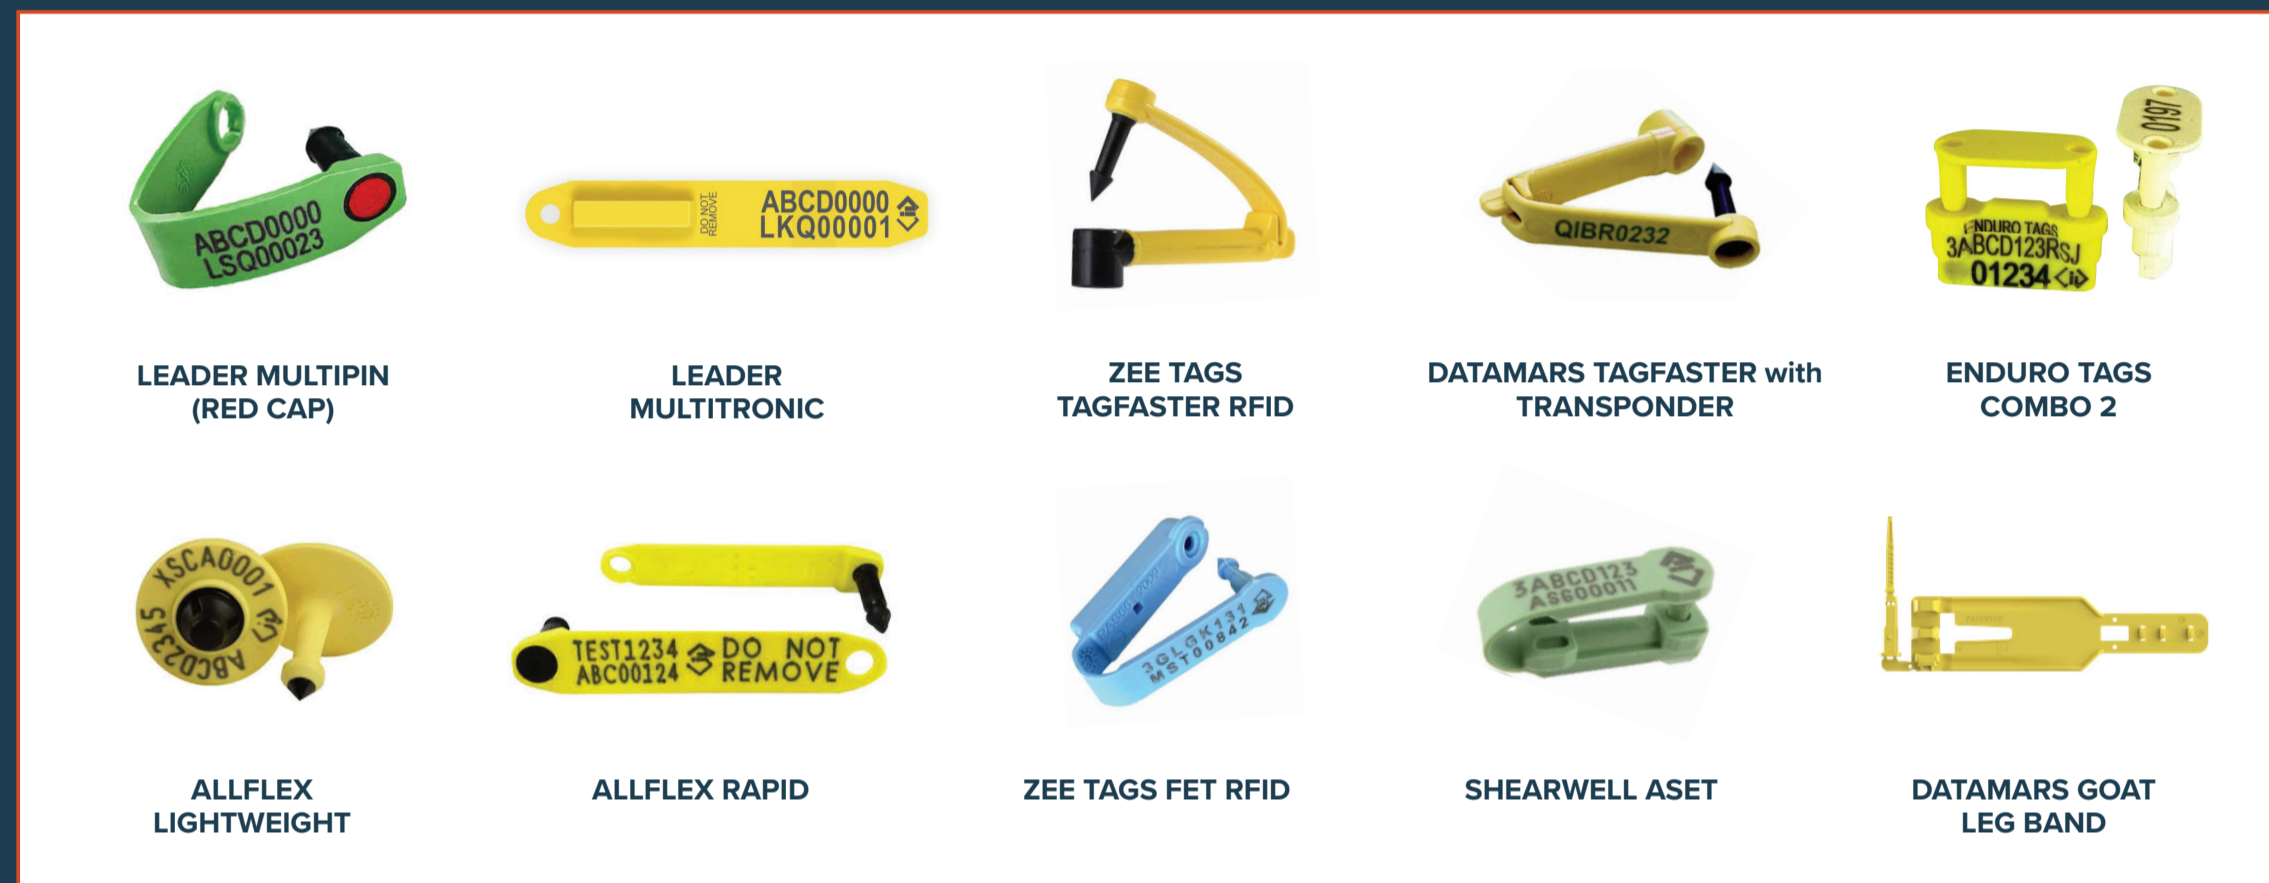

ORDERING APPROVED NLIS ELECTRONIC DEVICES FOR SHEEP AND GOATS

01

Have your PIC with you

02

Choose an APPROVED DEVICE to best suit your climate & environment

03

Select correct SPECIES CODE for identifying home – bred or introduced stock

Species	Device Type	Species Code	Colour
Sheep	Breeder device	S	Yellow or a year of birth colour
Sheep	Post-breeder device	T	Pink
Goats	Breeder device	K	Yellow or a year of birth colour
Goats	Post-breeder device	L	Pink
Cattle	Breeder device	B	White
Cattle	Post-breeder device	E	Orange
Alpaca/Llama	Breeder device	A	Yellow or a year of birth colour
Alpaca/Llama	Post-breeder device	D	Pink

04

Select COLOUR for approved NLIS device type – breeder or post-breeder

COLOUR	YEAR	YEAR	
Yellow	2021	2029	<p>PINK post-breeder devices must be pink</p> <p>Year of birth colours are mandatory in WA and recommended in other states/territories.</p>
Red	2022	2030	
Sky Blue	2023	2031	
Black	2024	2032	
White	2025	2033	
Orange	2026	2034	
Light Green	2027	2035	
Purple	2028	2036	

Manufacturer's code automatically assigned

Manufacturer	Code
Allflex	X
Datamars	M
Enduro	R
Leader	L
Shearwell	A
Zeetags	M

Serial number:

The last 5 characters printed on the outside of the NLIS device

This number can be 5 digits, or a letter and 4 digits, as requested by producers at ordering.