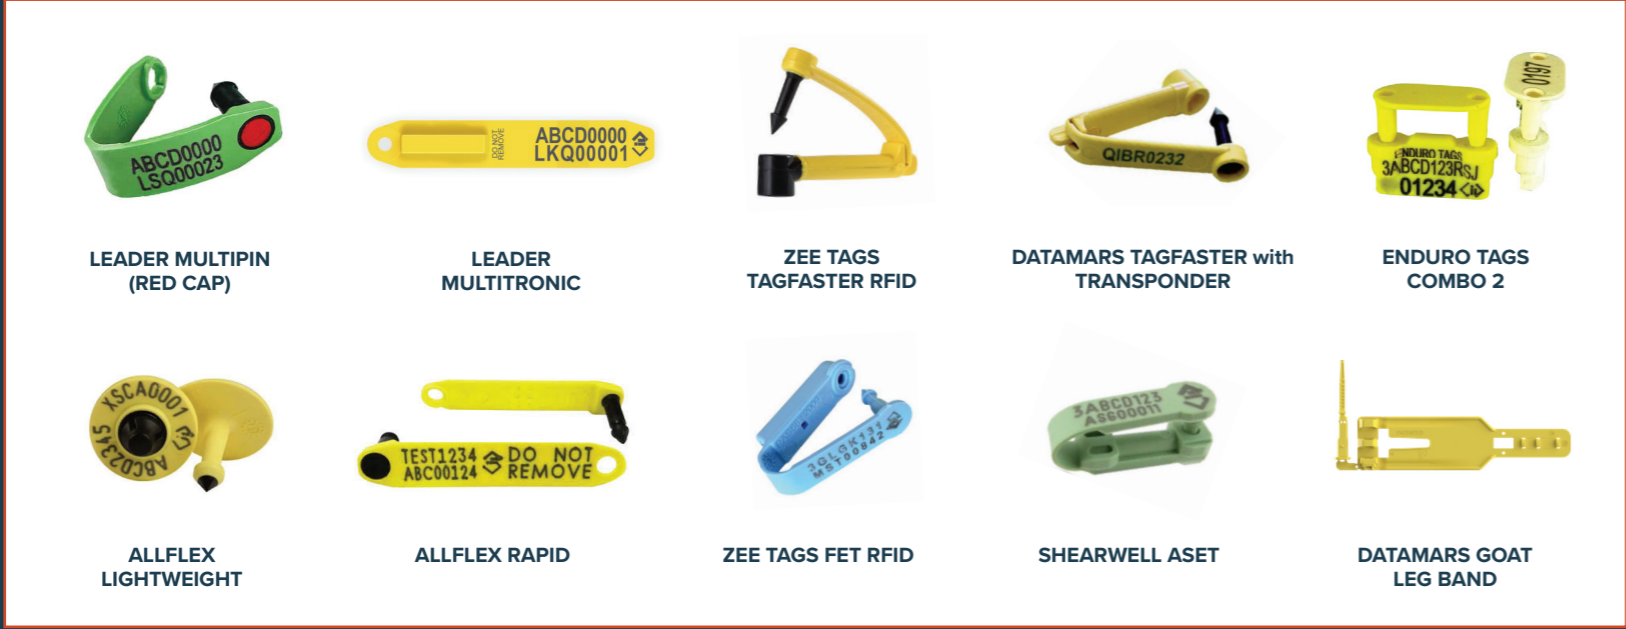

ORDERING APPROVED NLIS ELECTRONIC DEVICES FOR SHEEP AND GOATS

01

Have your PIC with you

02

Choose an APPROVED DEVICE to best suit your climate & environment

03

Select correct SPECIES CODE for identifying home – bred or introduced stock

Sheep	Breeder device	S	Yellow or a year of birth colour
Sheep	Post-breeder device	T	Pink
Goats	Breeder device	K	Yellow or a year of birth colour
Goats	Post-breeder device	L	Pink
Cattle	Breeder device	B	White
Cattle	Post-breeder device	E	Orange
Alpaca/Llama	Breeder device	A	Yellow or a year of birth colour
Alpaca/Llama	Post-breeder device	D	Pink

04

Select COLOUR for approved NLIS device type – breeder or post-breeder

COLOUR	YEAR	YEAR		
Yellow	2021	2029	PINK post-breeder devices must be pink	Year of birth colours are mandatory in WA and recommended in other states/territories.
Red	2022	2030		
Sky Blue	2023	2031		
Black	2024	2032		
White	2025	2033		
Orange	2026	2034		
Light Green	2027	2035		
Purple	2028	2036		

Example 16 character external code – NLIS ID – on NLIS devices for each state/territory

- WESTERN AUSTRALIA**
Allflex; Sheep breeder device; 2023 (blue)
WABU0123 X S U 00135
- SOUTH AUSTRALIA**
Leader; Sheep post-breeder device (pink); 2024
SB123456 L T V 00259
- NORTHERN TERRITORY**
Datamars/Zeetags; Goat breeder device; 2025 (white)
TABC0123 M K W 01675
- QUEENSLAND**
Zeetags/Datamars; Goat post-breeder device (pink); 2026
QABC0123 M L X 12745
- NEW SOUTH WALES**
Shearwell; Sheep breeder device; 2027 (light green)
NA123456 A S Y B0135
- VICTORIA**
Enduro; Sheep breeder device; 2028 (purple)
3ABCD123 R S Z 00015
- TASMANIA**
Leader; Sheep breeder device; 2029 (yellow)
MABC0123 L S A 00978